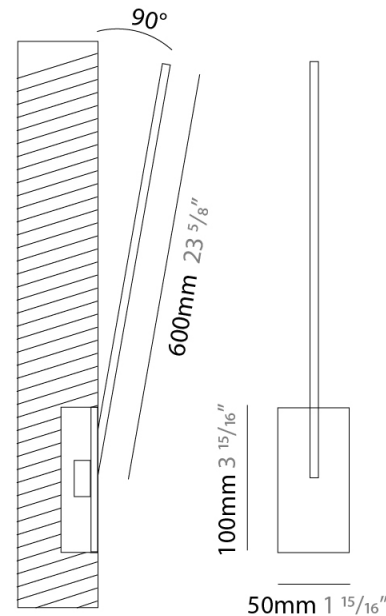

PROJECT	_____
TYPE	_____
SPECIFIER	_____
QUANTITY	_____
DATE	_____

SPILLO 1 ROD RECESSED

D46016- _____ - _____
base number   Color   Finish
                                         Temperature   Options

1. To build a product code in our configurator select the specify button on the base model # product page
2. To build a manual product code on this datasheet choose from the options listed below in blue font and add the suffix to the base model #

GENERAL

Series: Spillo
Subseries: Spillo 1 Rod
Brand: Icone
Division: Design
Mounting Type: Recessed
Mounting Location: Wall
Subcategory: Ambient

PHYSICAL

Shape: Rectangle
Width (mm): 50
Width (in): 1 ¹⁵/₁₆
Height (mm): 600
Height (in): 23 ⁵/₈
Light Distribution: Adjustable
Fixture Finish: [WHI](#) / [BLK](#) / [CHR](#) / [BGD](#)
Fixture Material: Brass

ELECTRICAL

Lamp Type: LED
Total Output Wattage (W): 7.92
Dimming: 0-10V Dimming
Driver Included: No
Driver Location: Remote
Driver Type: Constant Voltage - 120Vac
Driver Class: Class 2
Input Voltage (V): 120
Output Voltage (V): 12
Upon Request: (Not included, see components) 0-10Vdc dimming / 277Vac

LED

Color Temperature (°K): [2700](#) / [3000](#)
Nominal Lumen (lm): 660
CRI: >90 CRI
Lamp Life (hrs): 50000

OPTICAL

Adjustability: Tilt 120°

RATINGS AND CERTIFICATIONS

Certified By: Certified for North American Standards
IP rating: IP20