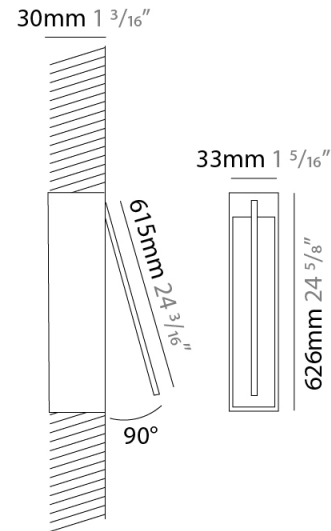

PROJECT
TYPE
SPECIFIER
QUANTITY
DATE

SPILLO 1 ROD RECESSED

D46008- -

base number   Color   Finish
Temperature   Options

1. To build a product code in our configurator select the specify button on the base model # product page
2. To build a manual product code on this datasheet choose from the options listed below in blue font and add the suffix to the base model #

GENERAL

Series: Spillo
Subseries: Spillo 1 Rod
Brand: Icone
Division: Design
Mounting Type: Recessed
Mounting Location: Wall
Subcategory: Ambient

PHYSICAL

Shape: Rectangle
Width (mm): 33
Width (in): 1 ⁵/₁₆
Height (mm): 626
Height (in): 24 ⁵/₈
Min. Recessing Depth (mm): 30
Min. Recessing Depth (in): 1 ³/₁₆
Light Distribution: Adjustable
Fixture Finish: WHI / BLK / CHR / BGD
Fixture Material: Brass

ELECTRICAL

Lamp Type: LED
Total Output Wattage (W): 7.92
Dimming: 0-10V Dimming
Driver Included: No
Driver Location: Remote
Driver Type: Constant Voltage - 120Vac
Driver Class: Class 2
Input Voltage (V): 120
Output Voltage (V): 12
Upon Request: (Not included, see components) 0-10Vdc dimming / 277Vac

LED

Color Temperature (°K): 2700 / 3000
Nominal Lumen (lm): 660
CRI: >90 CRI
Lamp Life (hrs): 50000

OPTICAL

Adjustability: Tilt 120°

RATINGS AND CERTIFICATIONS

Certified By: Certified for North American Standards
IP rating: IP20