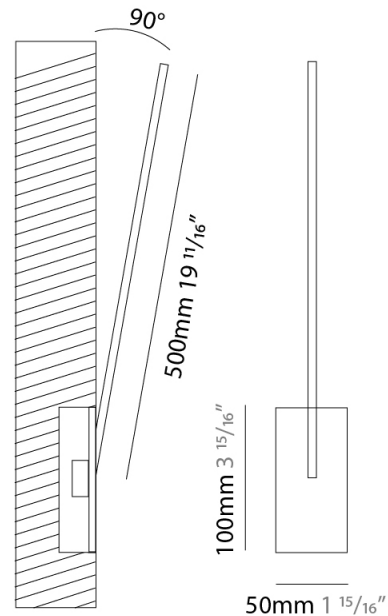

PROJECT _____

TYPE _____

SPECIFIER _____

QUANTITY _____

DATE _____

SPILLO 1 ROD RECESSED

D46015- _____ - _____

base number   Color   Finish
Temperature   Options

1. To build a product code in our configurator select the specify button on the base model # product page
2. To build a manual product code on this datasheet choose from the options listed below in blue font and add the suffix to the base model #

GENERAL

Series: Spillo
Subseries: Spillo 1 Rod
Brand: Icone
Division: Design
Mounting Type: Recessed
Mounting Location: Wall
Subcategory: Ambient

PHYSICAL

Shape: Rectangle
Width (mm): 50
Width (in): 1 15/16
Height (mm): 500
Height (in): 19 11/16
Light Distribution: Adjustable
Fixture Finish: WHI / BLK / CHR / BGD
Fixture Material: Brass

ELECTRICAL

Lamp Type: LED
Total Output Wattage (W): 6.6
Dimming: 0-10V Dimming
Driver Included: No
Driver Location: Remote
Driver Type: Constant Voltage - 120Vac
Driver Class: Class 2
Input Voltage (V): 120
Output Voltage (V): 12
Upon Request: (Not included, see components) 0-10Vdc dimming / 277Vac

LED

Color Temperature (°K): 2700 / 3000
Nominal Lumen (lm): 550
CRI: >90 CRI
Lamp Life (hrs): 50000

OPTICAL

Adjustability: Tilt 120°

RATINGS AND CERTIFICATIONS

Certified By: Certified for North American Standards
IP rating: IP20