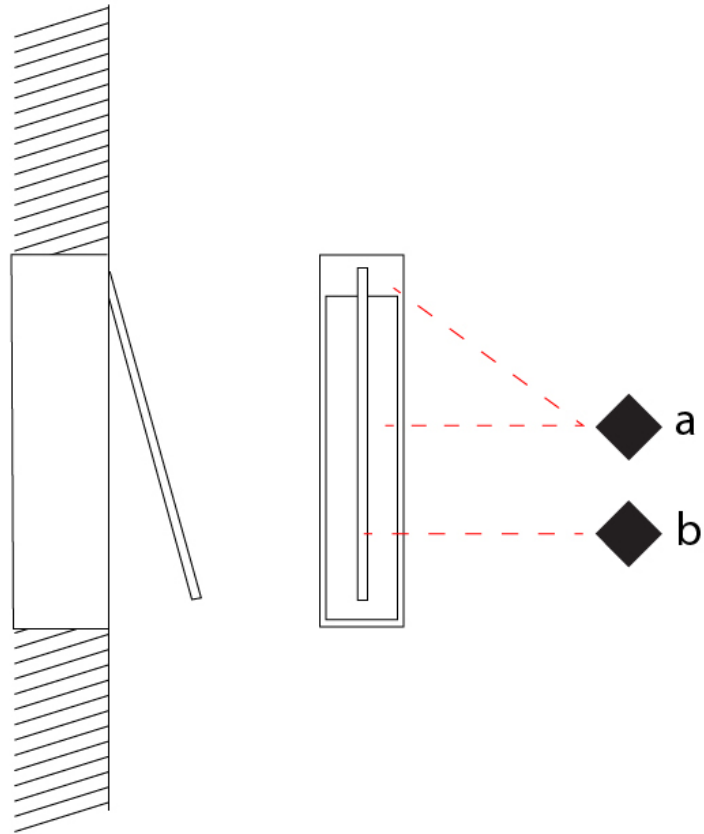

SPILO 1 ROD RECESSED

D46006-

PROJECT _____

TYPE _____

SPECIFIER _____

QUANTITY _____

DATE _____