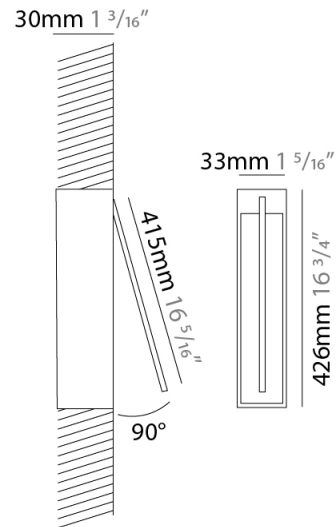

SPILLO 1 ROD RECESSED

D46006- -

base number
Color   Finish
Temperature   Options

1. To build a product code in our configurator select the specify button on the base model # product page
2. To build a manual product code on this datasheet choose from the options listed below in blue font and add the suffix to the base model #

GENERAL

Series: Spillo
Subseries: Spillo 1 Rod
Brand: Icone
Division: Design
Mounting Type: Recessed
Mounting Location: Wall
Subcategory: Ambient

PHYSICAL

Shape: Rectangle
Width (mm): 33
Width (in): 1 ⁵/₁₆
Height (mm): 426
Height (in): 16 ³/₄
Min. Recessing Depth (mm): 30
Min. Recessing Depth (in): 1 ³/₁₆
Light Distribution: Adjustable
Fixture Finish: WHI / BLK / CHR / BGD
Fixture Material: Brass

ELECTRICAL

Lamp Type: LED
Total Output Wattage (W): 4.8
Dimming: 0-10V Dimming
Driver Included: No
Driver Location: Remote
Driver Type: Constant Voltage - 120Vac
Driver Class: Class 2
Input Voltage (V): 120
Output Voltage (V): 12
Upon Request: (Not included, see components) 0-10Vdc dimming / 277Vac

LED

Color Temperature (°K): 2700 / 3000
Nominal Lumen (lm): 440
CRI: >90 CRI
Lamp Life (hrs): 50000

OPTICAL

Adjustability: Tilt 120°

RATINGS AND CERTIFICATIONS

Certified By: Certified for North American Standards
IP rating: IP20

PROJECT
TYPE
SPECIFIER
QUANTITY
DATE