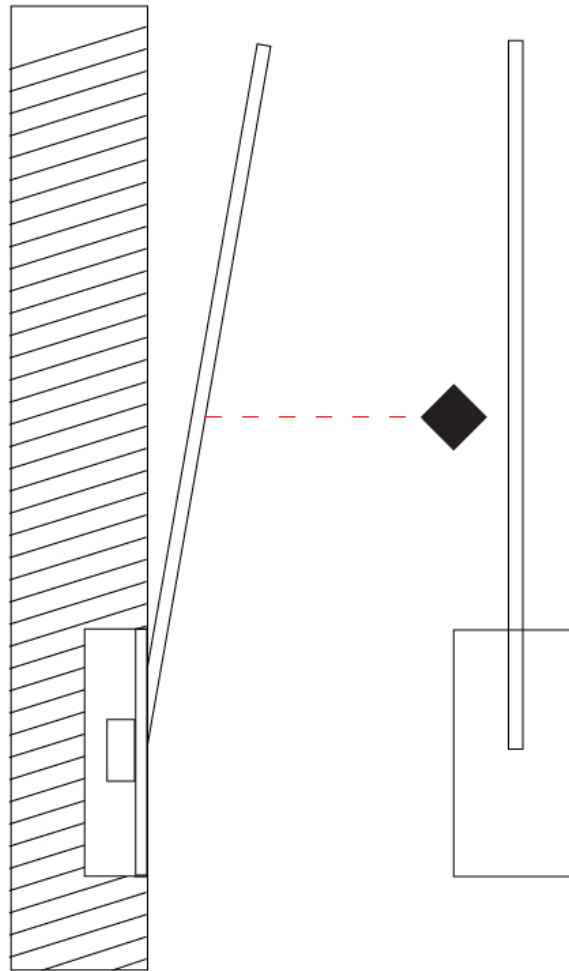

SPILLO 1 ROD RECESSED

D46015-

PROJECT

TYPE

SPECIFIER

QUANTITY

DATE

D