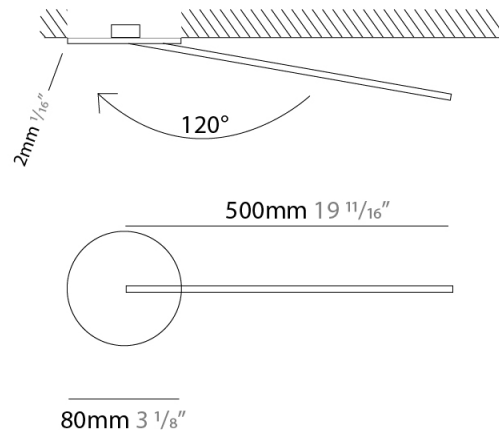

GENERAL

Series: Spillo
 Subseries: Spillo 1 Rod
 Brand: Icone
 Division: Design
 Mounting Type: Recessed
 Mounting Location: Wall
 Subcategory: Ambient

PHYSICAL

Shape: Rectangle
 Width (mm): 33
 Width (in): 1 ⁵/₁₆
 Height (mm): 826
 Height (in): 32 ¹/₂
 Min. Recessing Depth (mm): 30
 Min. Recessing Depth (in): 1 ³/₁₆
 Light Distribution: Adjustable
[Fixture Finish: WHI / BLK / CHR / BGD](#)
 Fixture Material: Brass

GENERAL

Series: Spillo
 Subseries: Spillo 1 Rod
 Brand: Icone
 Division: Design
 Mounting Type: Recessed
 Mounting Location: Wall
 Subcategory: Ambient

PHYSICAL

Shape: Rectangle
 Width (mm): 50
 Width (in): 1 ¹⁵/₁₆
 Height (mm): 500
 Height (in): 19 ¹¹/₁₆
 Light Distribution: Adjustable
 Fixture Finish: WHI / BLK / CHR / BGD
 Fixture Material: Brass

LED

Color Temperature (°K): 2700 / 3000
 Nominal Lumen (lm): 550
 CRI: >90 CRI
 Lamp Life (hrs): 50000

OPTICAL

Adjustability: Tilt 120°

RATINGS AND CERTIFICATIONS

Certified By: Certified for North American Standards
 IP rating: IP20