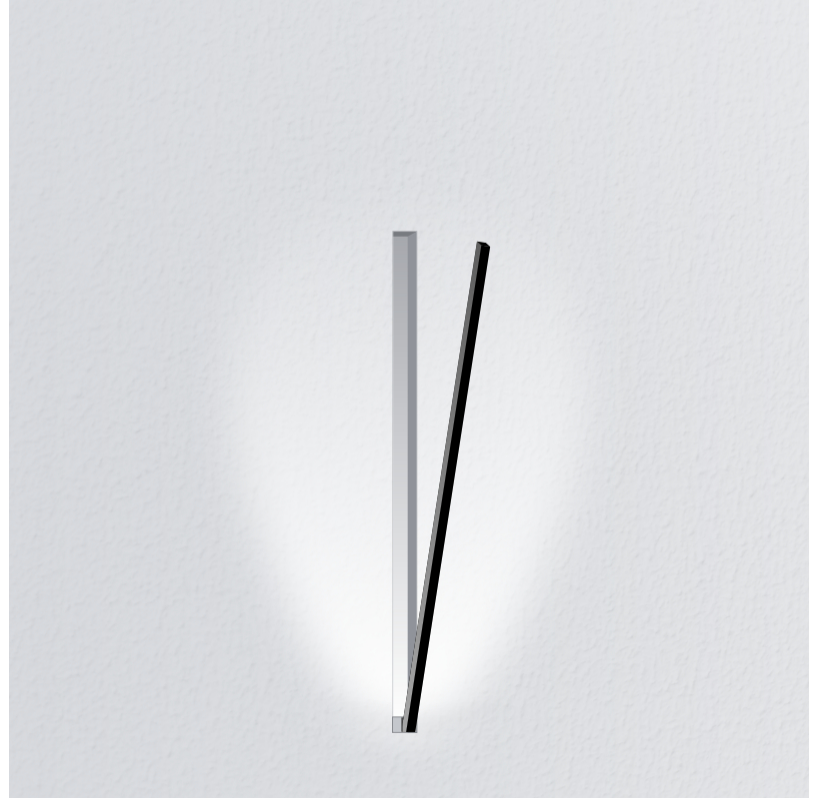

PROJECT
TYPE
SPECIFIER
QUANTITY
DATE

SPILLO 1 ROD RECESSED

D46008- -

base number   Color   Finish
Temperature   Options

1. To build a product code in our configurator select the specify button on the base model # product page
2. To build a manual product code on this datasheet choose from the options listed below in blue font and add the suffix to the base model #

GENERAL

Series: Spillo
Subseries: Spillo 1 Rod
Brand: Icone
Division: Design
Mounting Type: Recessed
Mounting Location: Wall
Subcategory: Ambient

PHYSICAL

Shape: Rectangle
Width (mm): 33
Width (in): 1 ⁵/₁₆
Height (mm): 626
Height (in): 24 ⁵/₈
Min. Recessing Depth (mm): 30
Min. Recessing Depth (in): 1 ³/₁₆
Light Distribution: Adjustable
Fixture Finish: WHI / BLK / CHR / BGD
Fixture Material: Brass

ELECTRICAL

Lamp Type: LED
Total Output Wattage (W): 7.92
Dimming: 0-10V Dimming
Driver Included: No
Driver Location: Remote
Driver Type: Constant Voltage - 120Vac
Driver Class: Class 2
Input Voltage (V): 120
Output Voltage (V): 12
Upon Request: (Not included, see components) 0-10Vdc dimming / 277Vac

LED

Color Temperature (°K): 2700 / 3000
Nominal Lumen (lm): 660
CRI: >90 CRI
Lamp Life (hrs): 50000

OPTICAL

Adjustability: Tilt 120°

RATINGS AND CERTIFICATIONS

Certified By: Certified for North American Standards
IP rating: IP20