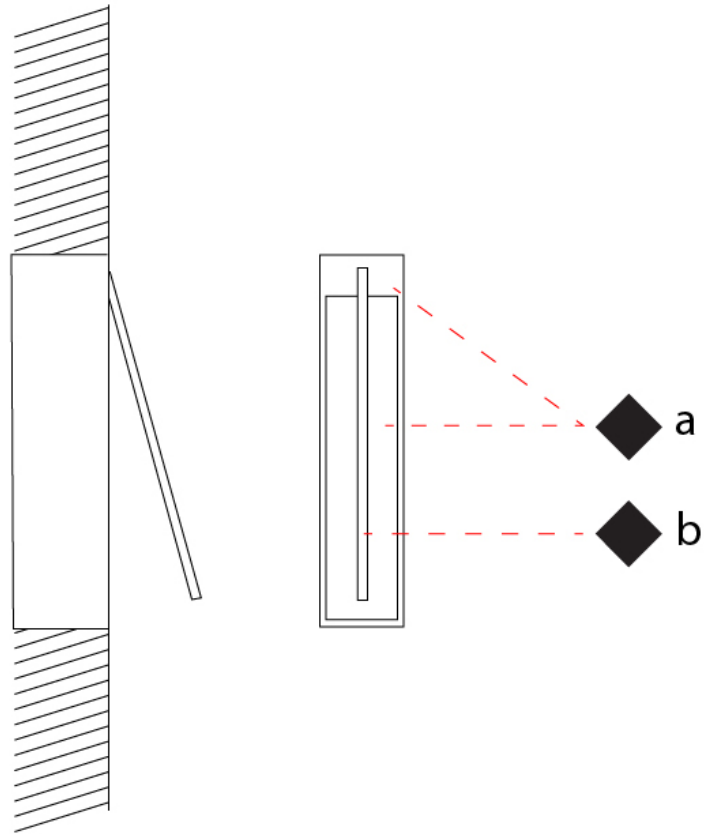

SPILO 1 ROD RECESSED

D46008-

PROJECT
TYPE
SPECIFIER
QUANTITY
DATE

D